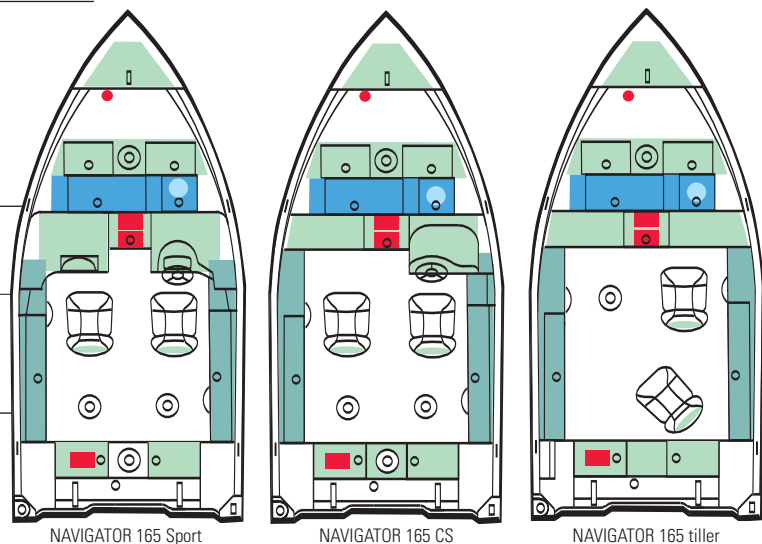

NAVIGATOR 165 Sport

NAVIGATOR 165 CS

NAVIGATOR 165 tiller