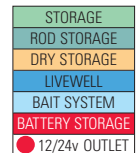

LIVEWELLS
BOW LIVEWELL 34 gallons—12"x14"x54" 128L—30cm/36cm/137cm
Aerated, bait system, light, remote drain

1. **CONSTRUCTION FEATURES**
2. BOW CASTING PLATFORM—w/pedestal socket
   - AFT CASTING PLATFORM—w/pedestal socket
   - EXTRAS—Fire extinguisher, grab handles at each seat location

1. **STORAGE, ELECTRICAL, ETC.**
2. ROD STORAGE—Port rod locker w/tubes, five 7-1/2'; starboard rod locker, 7-1/2'
   - STORAGE—1 aft compartment, lockable glove box (Sport)

- BATTERY STORAGE—Forward storage for 2 batteries, 1 aft starting
- ELECTRICAL—Circuit breakers
- TROLLING SYSTEM—12/24V bow outlet
- LIGHTS—Stowable running lights, 2 interior courtesy lights, livewell lights
- BILGE PUMP—Manual

1. **OPTIONAL EQUIPMENT**
2. TROLLING MOTOR—Minn Kota
   - GRAPH—Lowrance liquid crystal
   - DUAL BUBBLE WINDSHIELDS (Sport only)
   - VINYL FLOOR—Replaces carpeting
   - SEAT—Extra seat and pedestal
   - COVERS—Mooring

1. **PAINT COLORS & CARPET**
2. Mica Black w/Silver metallic, Midnight Star Gray carpet
   - Olympic White w/Silver metallic, Midnight Star Gray carpet
   - Pacific Blue met. w/Silver metallic, Midnight Star Gray carpet
   - Victory Red w/Silver metallic, Midnight Star Gray carpet

1. **NEW FOR 2008**
2. Collapsible Bimini top set (Sport model only)
   - Console insert
   - Graphics

NAVIGATOR 165 Sport